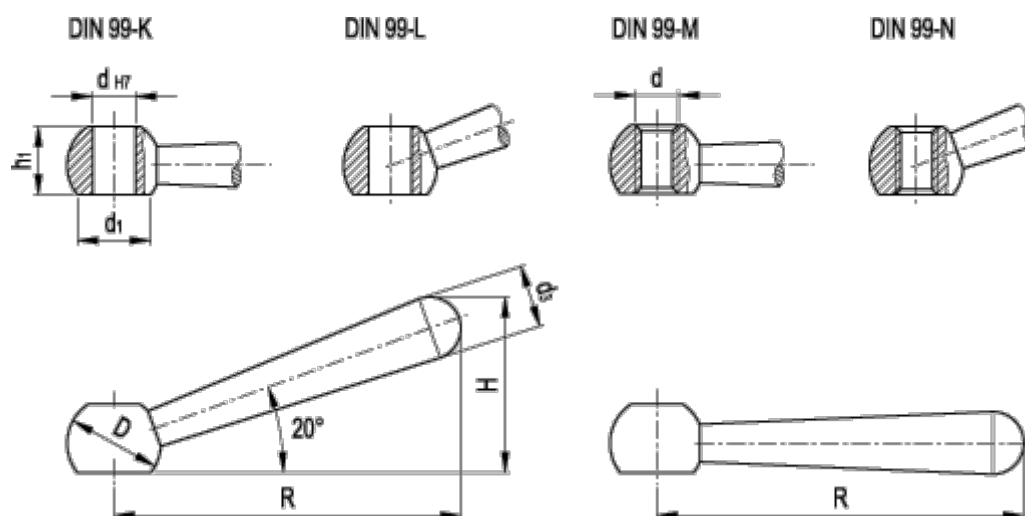

Article number: 20413218

Description: E+G Clamping lever
DIN 99-50-B 6-L

Measures

B = 9.5
d2 = B 6
d3 = 8
d4 = 11.0
d5 = 12
h = 24.0
l1 = 50
l2 = 48